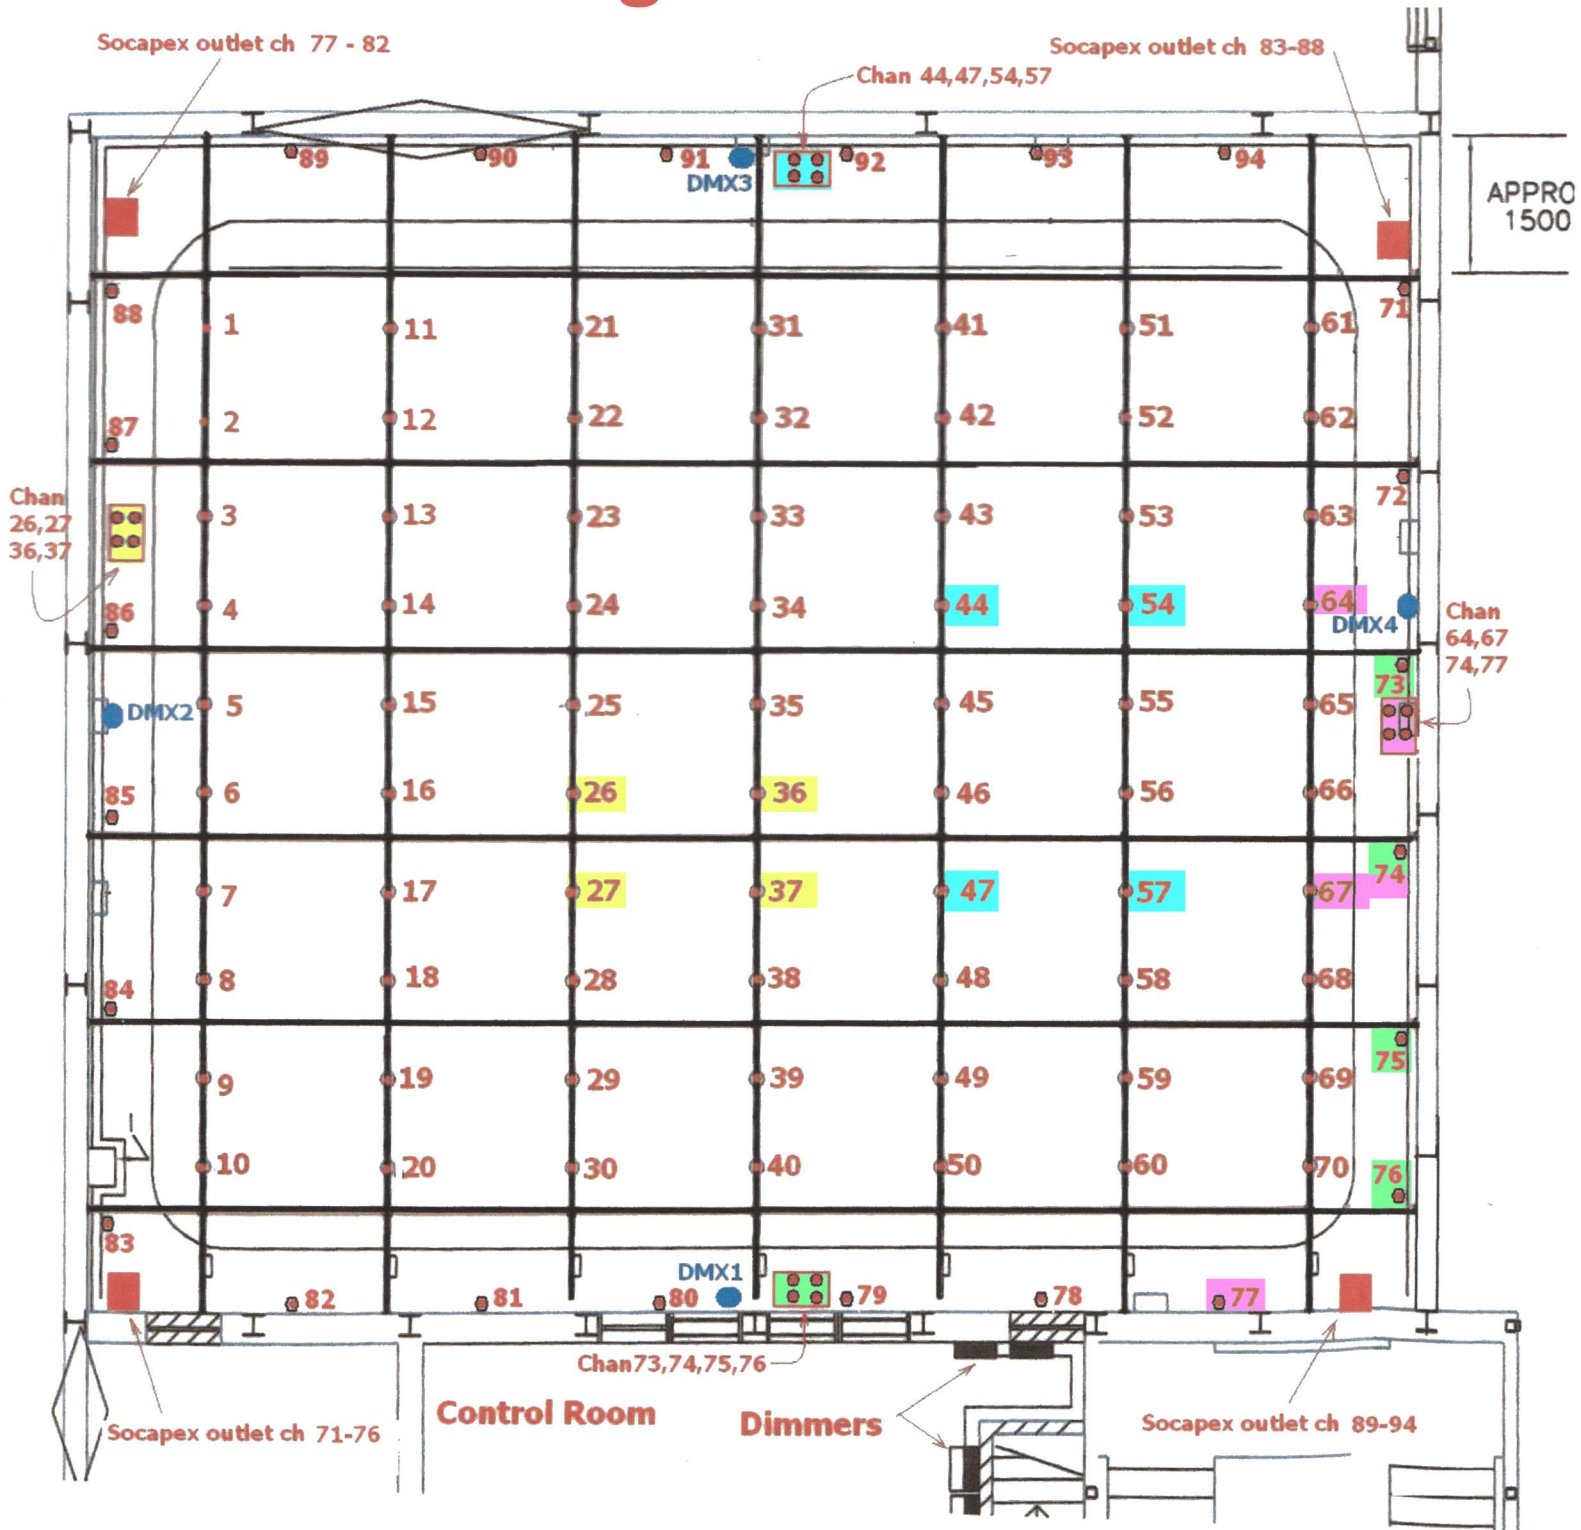

Dixon Studio - grid circuit numbers

Grid at a height of 4600mm

All sockets in grid 15A style. Max average when saturated 8A (1-24)/4A (25-94)

Socapex and 4 way boxes mounted at 500mm above floor level.

Sockets 71-94 wall mounted just below the grid